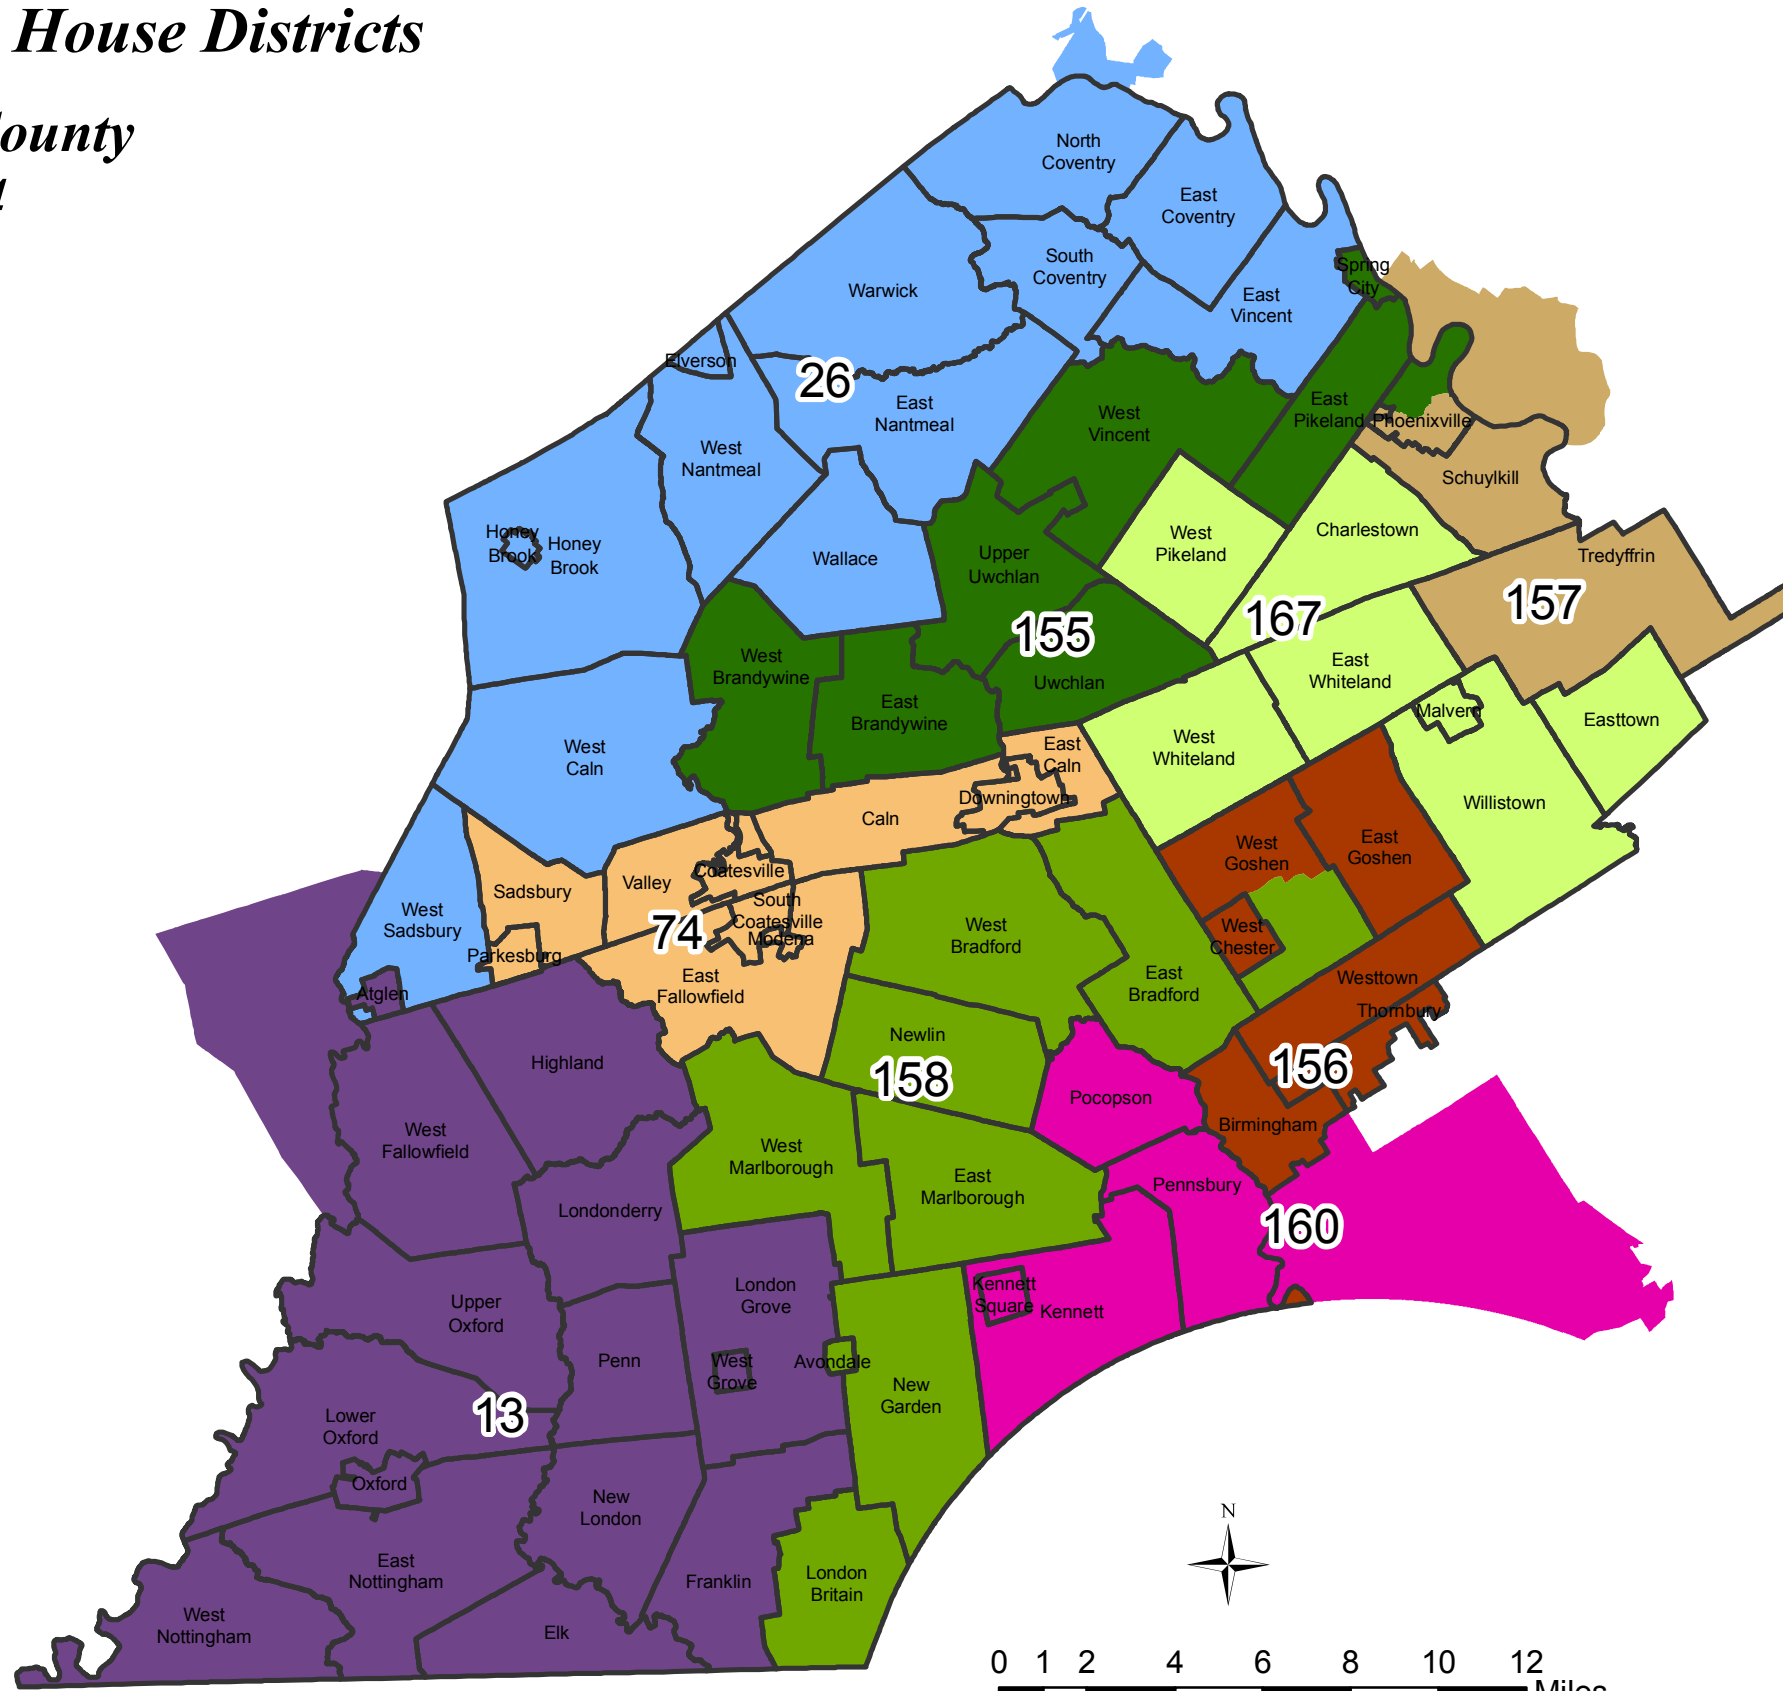

Pennsylvania State House Districts

Chester County 2014

Legend

 Municipalities

State House Districts

-  13
-  26
-  74
-  155
-  156
-  157
-  158
-  160
-  167

Data Source:
Pennsylvania Legislative Reapportionment Commission